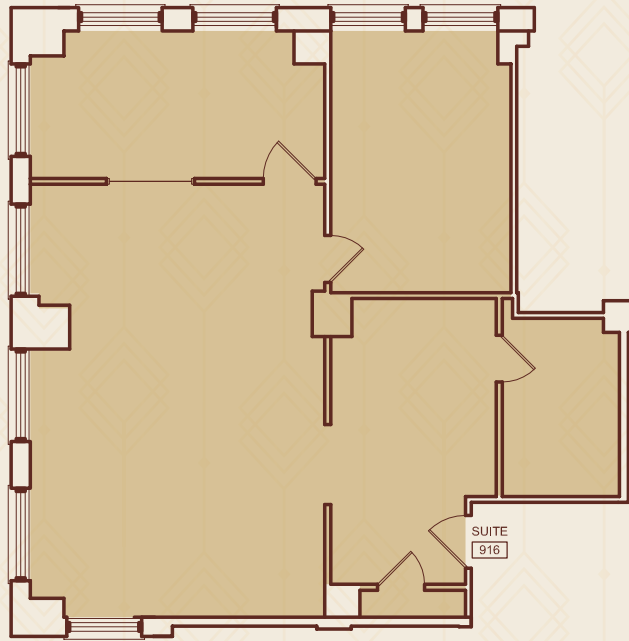

FLOOR 9

# SUITE 906

4,864 RSF AVAILABLE

12' Ceiling Height