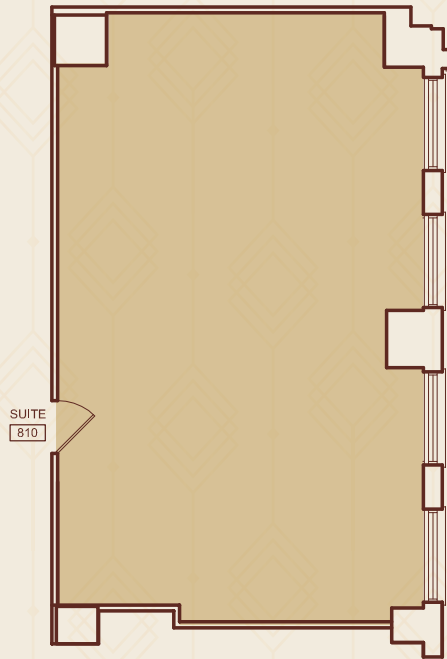

FLOOR 8

SUITE 810

1,203 RSF AVAILABLE

12' Ceiling Height