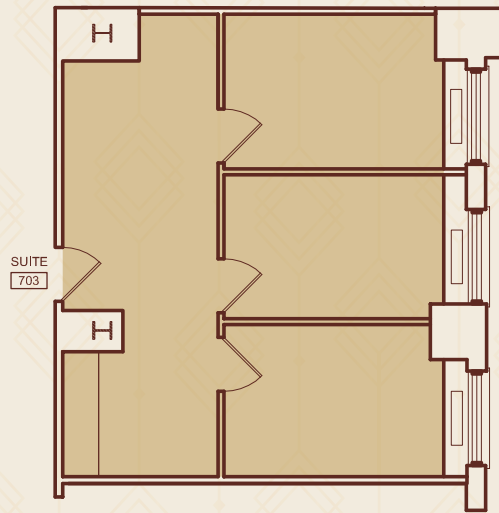

FLOOR 7

SUITE 704

1,000 RSF AVAILABLE

12' Ceiling Height