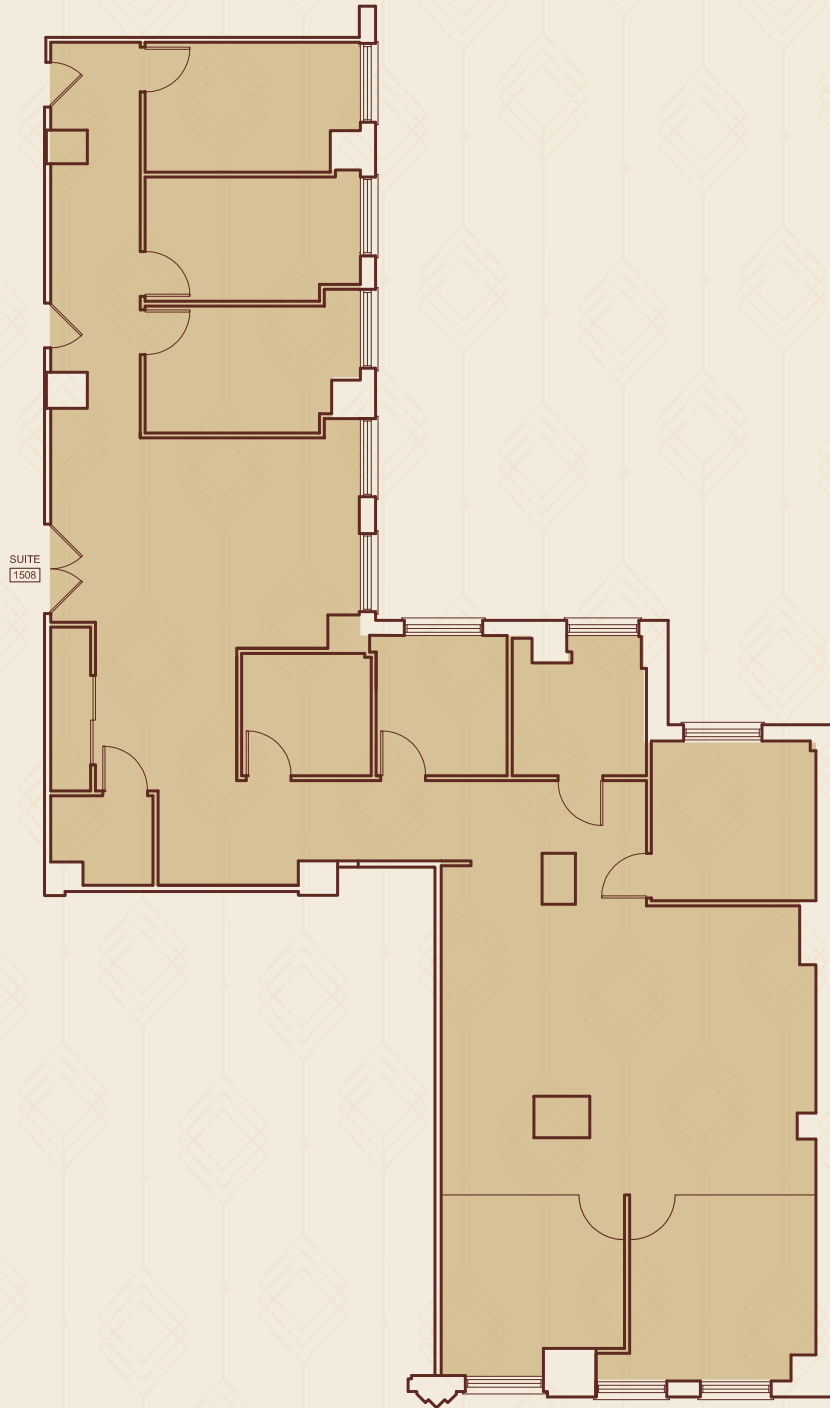

FLOOR 15

SUITE 1508

4,138 RSF AVAILABLE

12' Ceiling Height