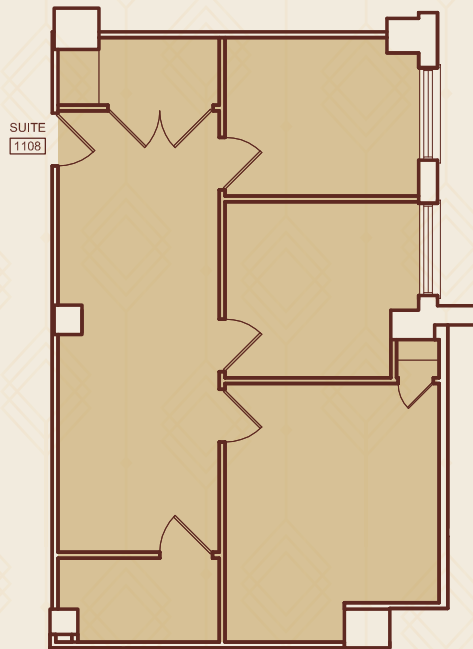

FLOOR 11

SUITE 1108

1,213 RSF AVAILABLE

12' Ceiling Height